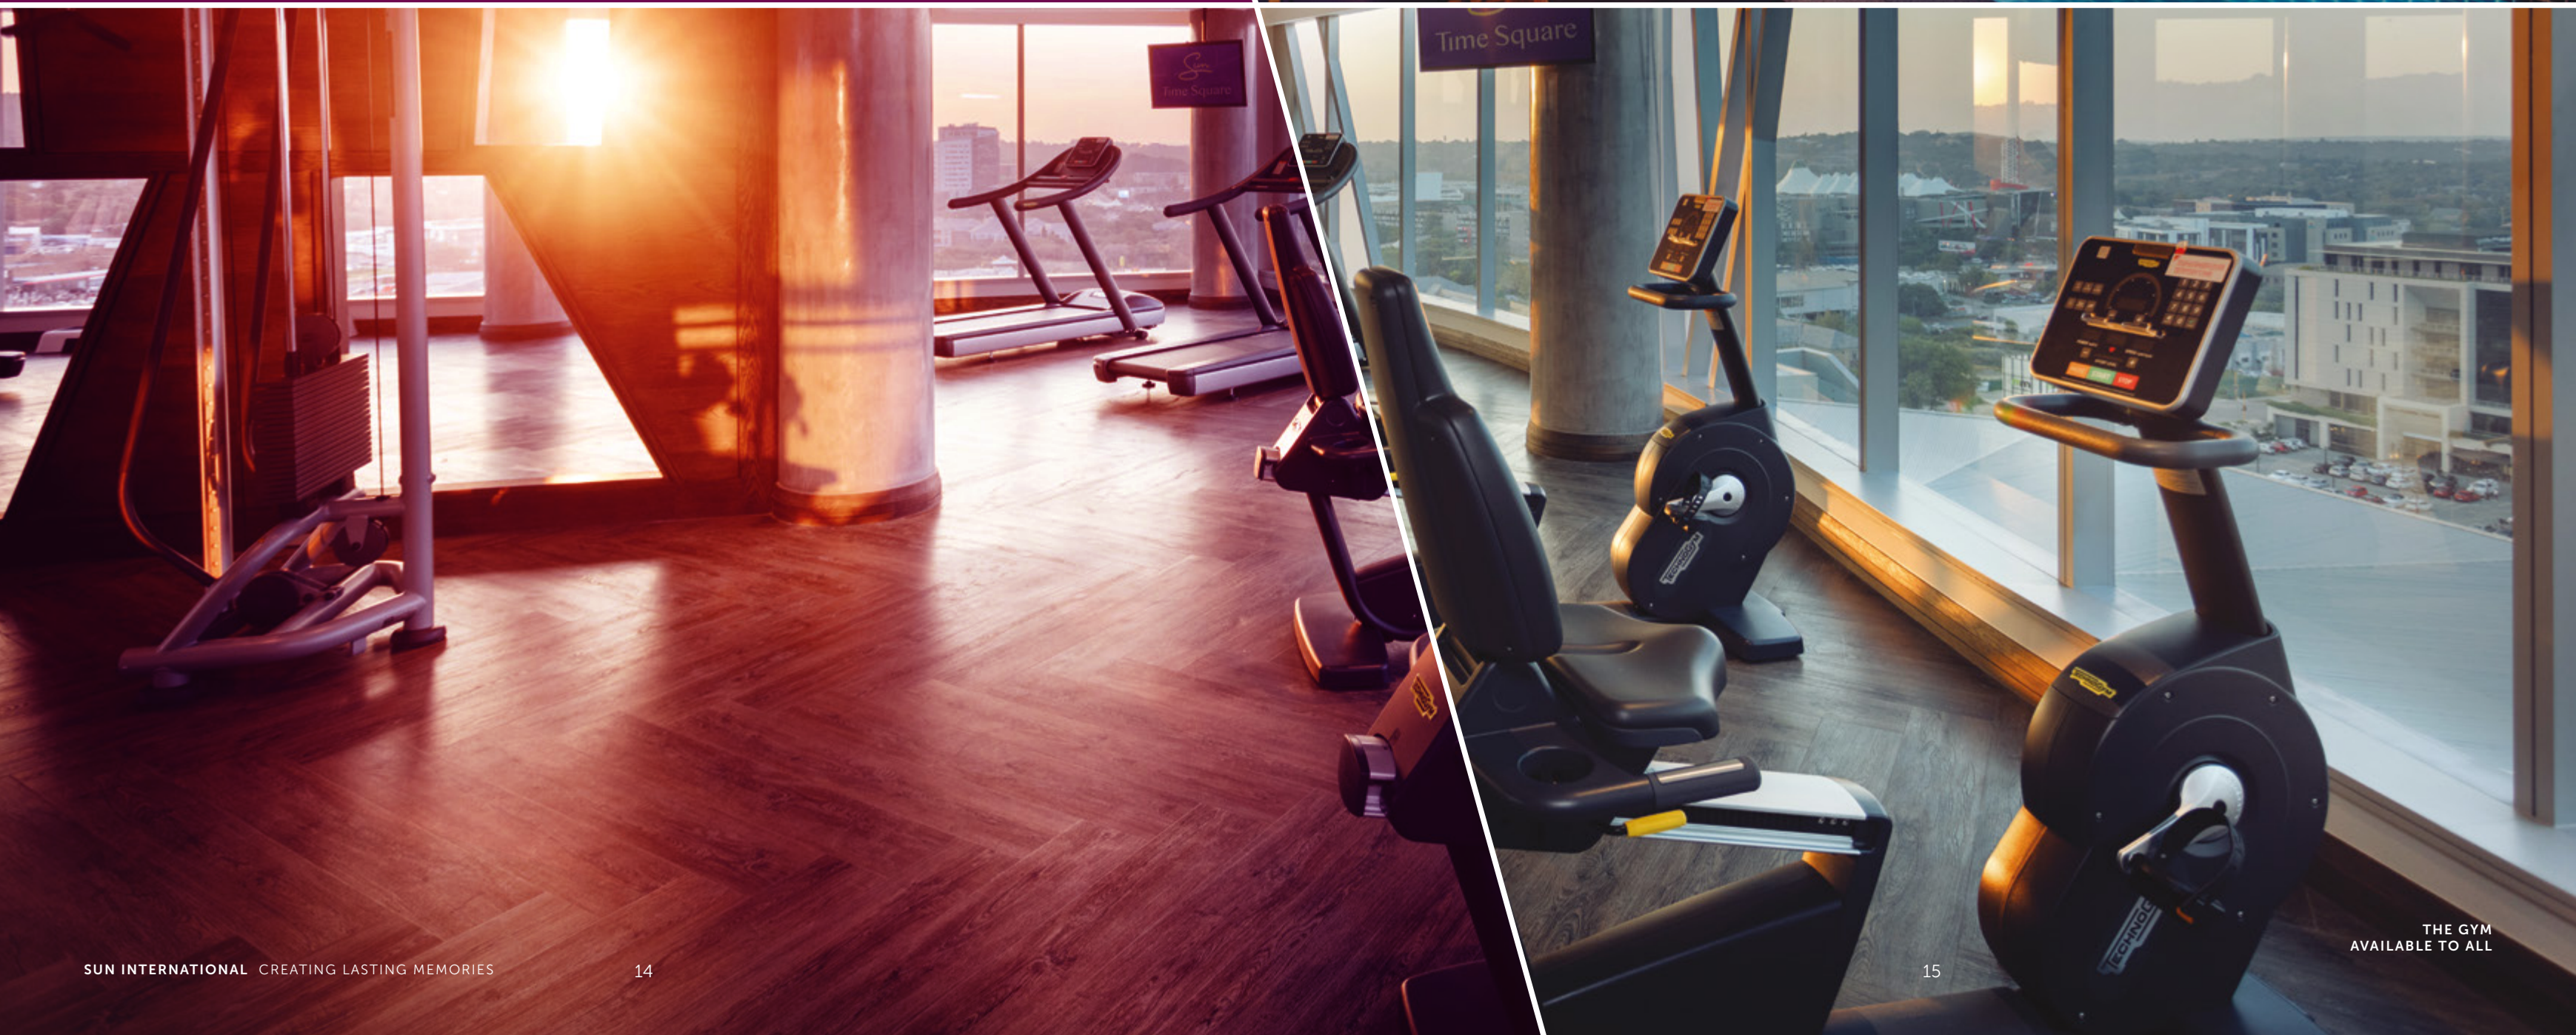

SOLIS BAR
AVAILABLE TO ZENITH

THE GYM
AVAILABLE TO ALL